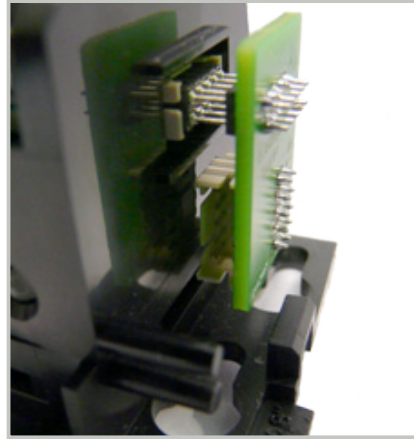

# IXIO-DT3/DP3

Retrofit interface  
for use with ACTIV8 THREE cable  
in emergency exits

## WIRING - DT3