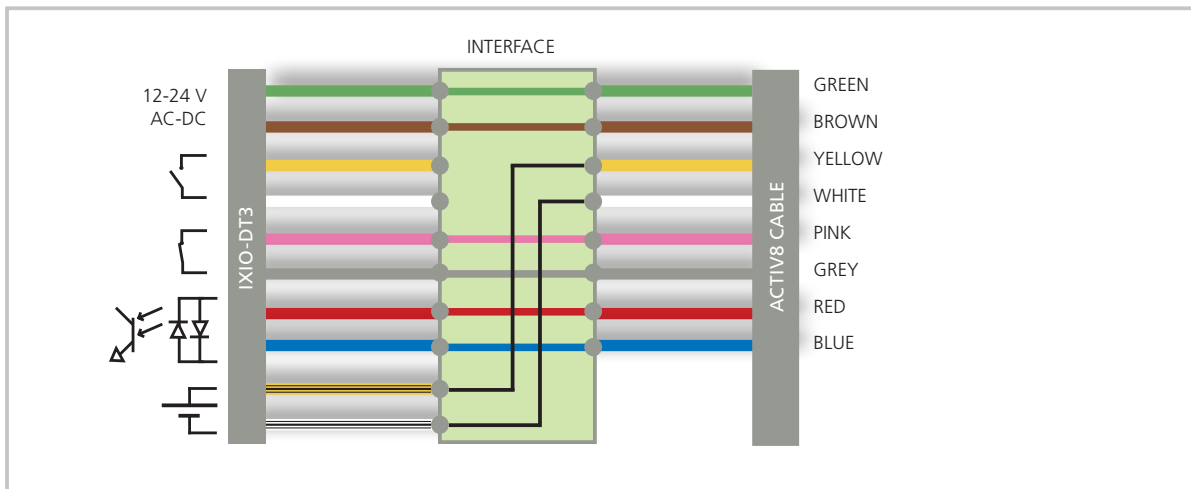

# IXIO-DT3/DP3

Retrofit interface  
for use with ACTIV8 THREE cable  
in emergency exits

## WIRING - DT3